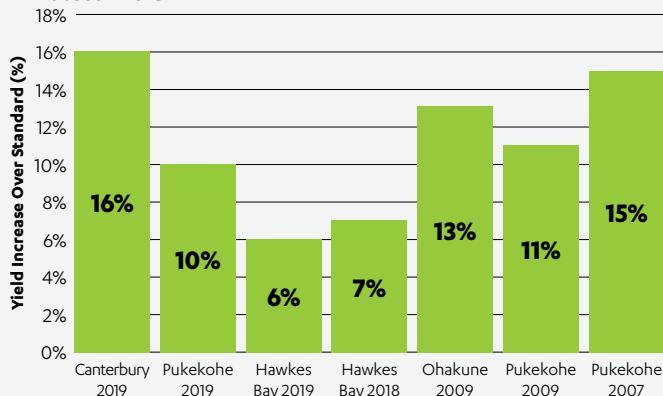

The trials were conducted over multiple seasons in the major potato growing regions of New Zealand, including Canterbury, Pukekohe, Hawkes Bay or Ohakune. The varieties used in the trials included Agria, Innovator and Russet Burbank.

This demonstrates that **Mycorrcin** is an effective and robust soil biostimulant in multiple geographical locations, soils and for a range of different potato varieties.

#### 2. Reduces Amount of Rejects

a) Pukekohe 2009 Trial: The increase in marketable potato yield was due in part to a decrease in reject weight from 11.3% of total yield to 7.9% of total yield.

b) Pukekohe 2007 Trial: There were fewer rejected potatoes from the **Mycorrcin** and **Foliacin**-treated crop at 9.1 T/ha, which was 12% of total harvest compared to the untreated crop (9.1 T/ha; 14% of total harvest).

#### 3. Improved Crop Returns

Across the eight trials the application of **Mycorrcin** increased gross profits per hectare by \$2,075/ha (assuming a \$300/T price for marketable potatoes).

**Figure 1. Effect of Mycorrcin on Increasing Marketable Potato Yield**