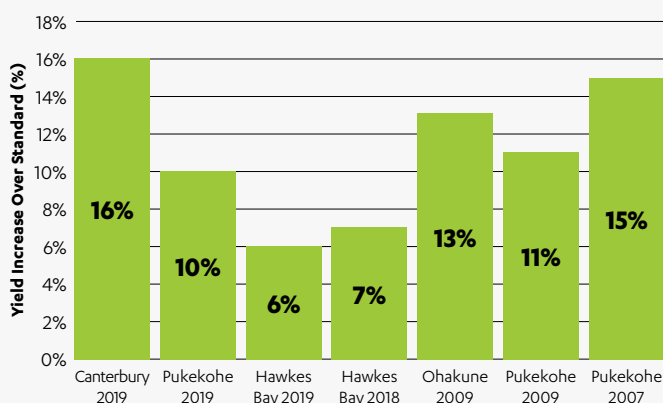

Figure 1. Effect of Mycorrcin on Increasing Potato Yield